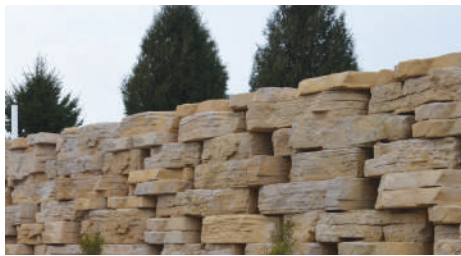

TABLE OF CONTENTS

IMAGINE THE POSSIBILITIES | PG 6

Pool Ideas.....	10
Outdoor Kitchen Ideas.....	12
Wall Ideas.....	14

RETAINING & GARDEN WALLS | PG 16

OUTCROPPING WALLS 18